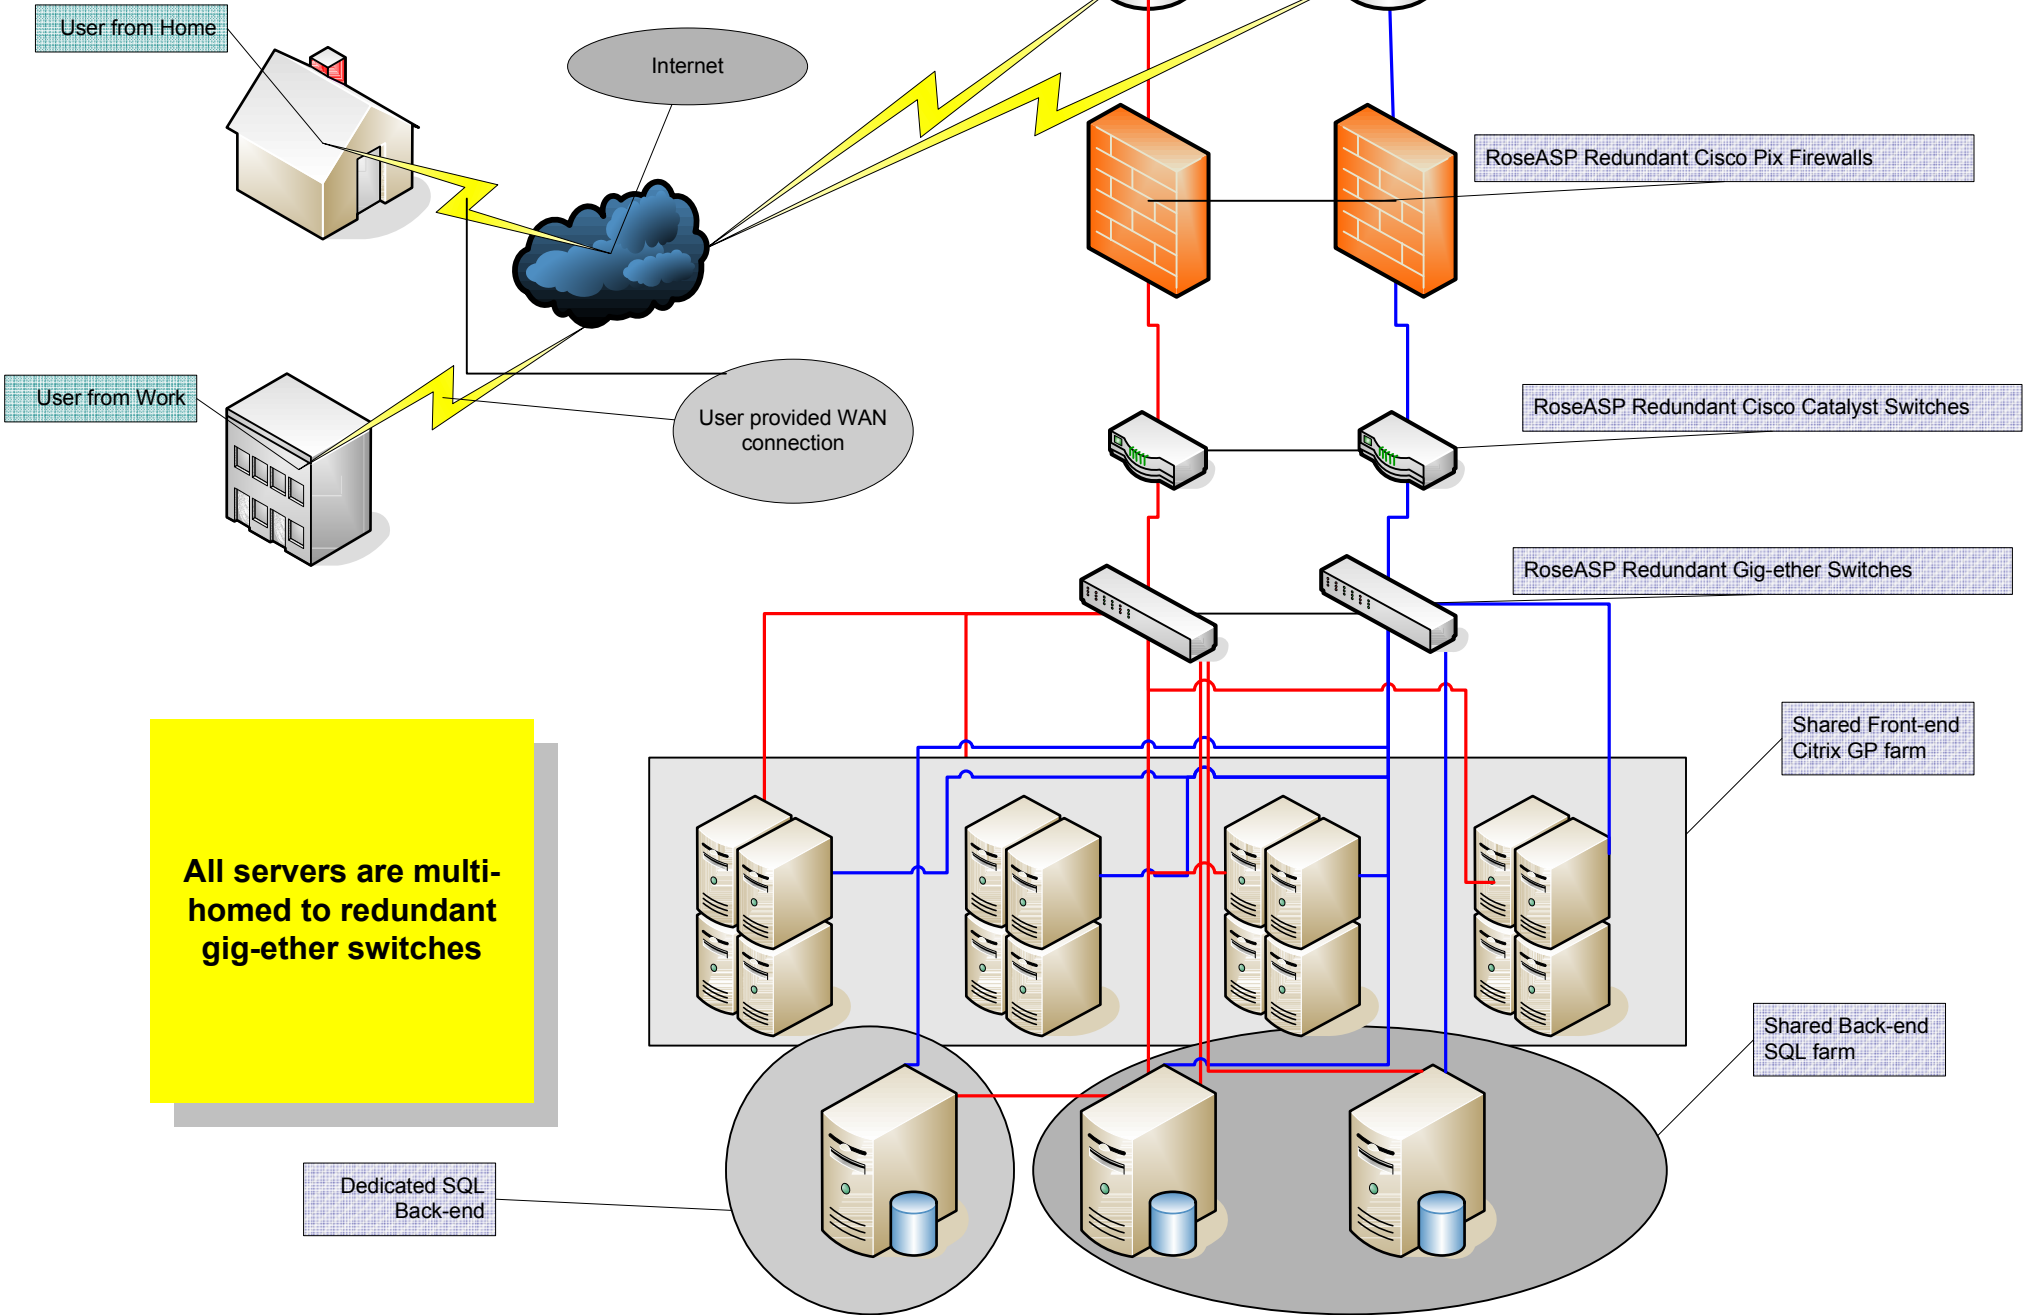

**Legend:**  
— Primary connection  
— Secondary connection

RoseASP Data Center Inbound T1 Network carriers (11) to Redundant Edge Routers

**All servers are multi-homed to redundant gig-ether switches**

Shared Front-end Citrix GP farm

Shared Back-end SQL farm

Dedicated SQL Back-end

RoseASP Redundant Cisco Pix Firewalls

RoseASP Redundant Cisco Catalyst Switches

RoseASP Redundant Gig-ether Switches